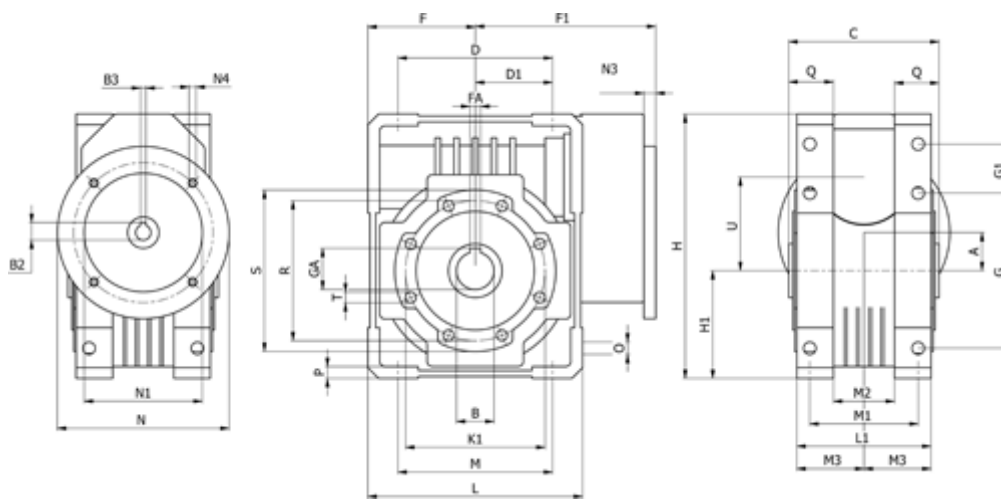

# Data Sheet

Article number: 3921086300725

Description: Worm gear  
WR 86-U-300-71B5, without lubrication

## Measures

A = 86.90	F = 100	L = 200	N2 = 110	T = M10x18
B = 35	F1 = 168	L1 = 125	N3 = 11.0	U = 110
B1 E7 = 14	FA = 10	M = 144	N4 = M8x10	
B2 = 16.3	G = 144	M1 = 101	O = 11.5	
B3 H9 = 5	G1 = 45.5	M2 = 57	P = 11	
C = 140	GA = 38.3	M3 = 64.5	Q = 45	
D = 144.0	H = 245.5	N = 160	R = 130	
D1 = 72.0	H1 = 100.0	N1 = 130	S = 150	